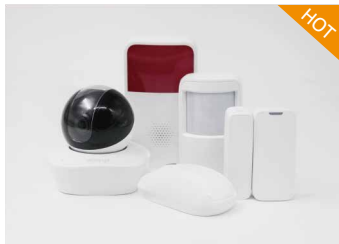

CONTENTS

check out the full product lineup at <https://www.lechange.com>