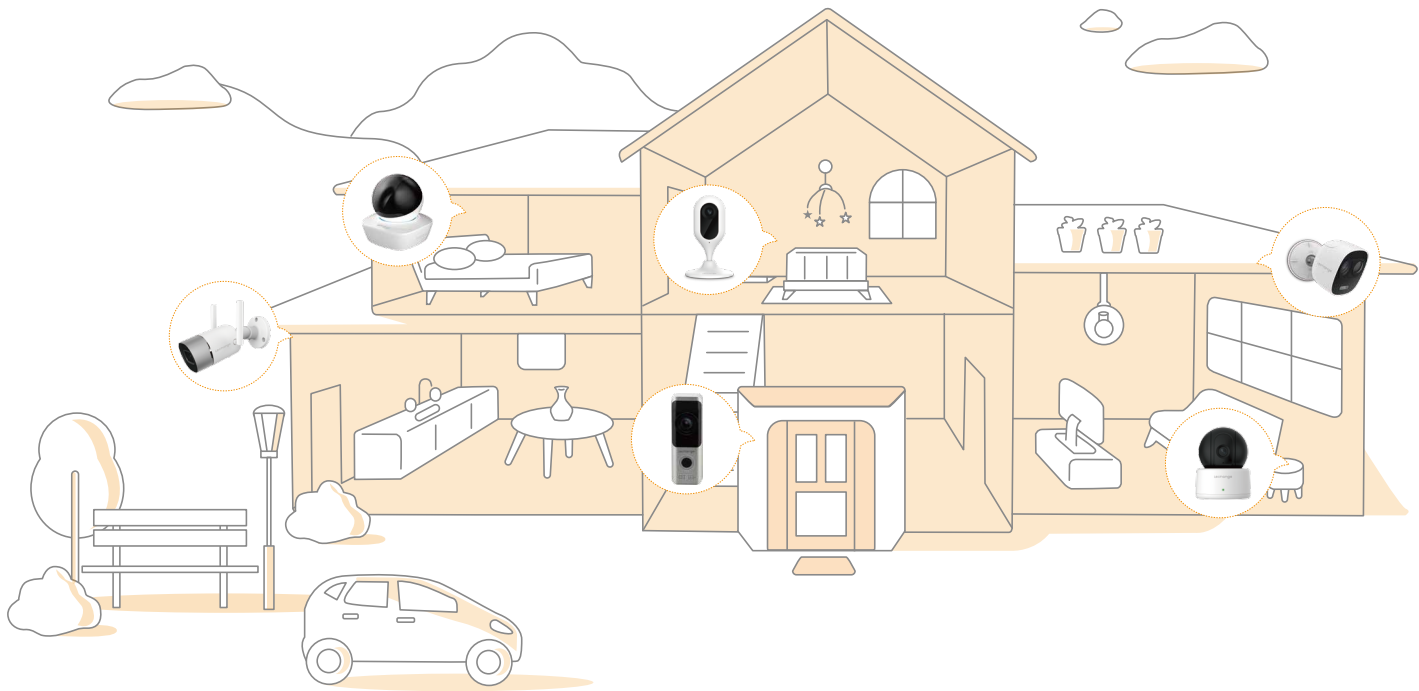

 Lechange

Centered on future family lifestyles, Lechange provides a newer, better quality of life and experience for consumers. Through providing a complete series of new products and services for numerous scenarios including home access control, safeguarding, remote monitoring, parenting, smart appliances, social entertainment, and residential services, Lechange is perfecting family life.

<https://www.lechange.com>

PRODUCT INTRODUCTION

A suite of high-quality devices to keep your home safe

CONTENTS

check out the full product lineup at <https://www.lechange.com>

Cue/Cue 1080P

Compact design, suitable for almost any room.
Stay close with your kids and pets

Up to 1080P Video

Capture high definition images and video

24/7 Protection

Excellent night vision,
feel safe even in complete darkness

Two-way Talk

Communicate with family and pets easily

Alarm Notification

Rotate the camera to view every corner of your home

Up to 1080P Video

Capture high definition image and video

Two-way Talk

Communicate with family and pets easily

Micro SD Card Slot

Supports up to 64GB local storage