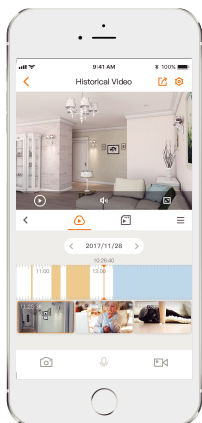

Imou

Ranger IQ

1080P H.265 AI Pan & Tilt Camera

With 1080P Full HD live monitoring and pan & tilt feature, Ranger IQ ensures every corner of your home completely covered. With Sony Starlight sensor it can see color streaming clearly even when it is getting dark. Human Detection quickly finds human targets in the images and send you accurate alerts. With Airfly it can work as center of a smart alarm system, and automatically pan & tilt to watch what really matters.

H.265 1080P Full HD

See more than 720P

Human Detection

Quickly finds human targets in your home

Human Motion Tracking

Automatically tracks moving human targets

Privacy Mask

Hide the lens to protect your personal privacy

Abnormal Sound Alarm

Sends alerts to your smartphone when it detects abnormal sound

Airfly Gateway

Smart connect to alarm sensors

Built-in Siren

Scare strangers away from your home

Diversified Storage

Supports NVR, Cloud Storage or Micro SD card (up to 256GB)

Auto-cruise

Survey the area 360° horizontally

Stay close with what you care

With Cloud service, you will have access to what you care as long as Internet is available. You can record daily or motion videos on Cloud and playback anytime anywhere.