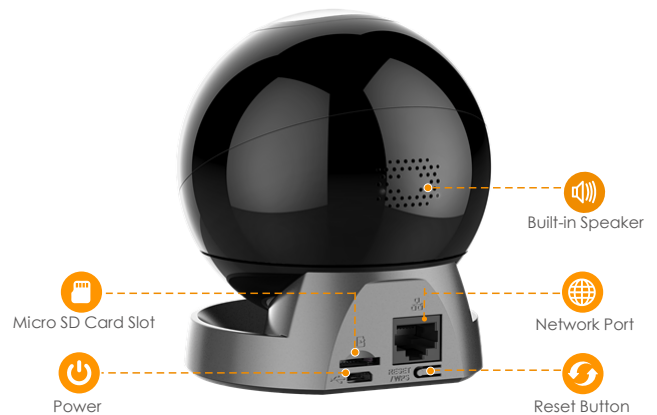

Imou

Ranger IQ

1080P H.265 AI Pan & Tilt Camera

With 1080P Full HD live monitoring and pan & tilt feature, Ranger IQ ensures every corner of your home completely covered. With Sony Starlight sensor it can see color streaming clearly even when it is getting dark. Human Detection quickly finds human targets in the images and send you accurate alerts. With Airfly it can work as center of a smart alarm system, and automatically pan & tilt to watch what really matters.

Abnormal Sound Alarm

Sends alerts to your smartphone when it detects abnormal sound

Airfly Gateway

Smart connect to alarm sensors

Built-in Siren

Scare strangers away from your home

Diversified Storage

Supports NVR, Cloud Storage or Micro SD card (up to 256GB)

<http://www.imoulife.com>

Front View

Back View

Specifications

Camera

1/2.8 2" Megapixel Progressive CMOS
2MP (1920 x 1080)
Night Vision: 10m(33ft) Distance
Starlight night vision
3.6mm Fixed Lens
Field of View : 87° (H), 46° (V), 107° (D)
355° Pan & 0~90° Tilt

1 x 100Mbps Ethernet Port
Wi-Fi: IEEE802.11b/g/n, 50m Open Field
Imou App: iOS, Android
Onvif, CGI
Airfly

Auxiliary Interface

Micro SD Card Slot (up to 256GB)
Built-in Mic & Speaker
Reset Button

General

DC 5V2A Power Supply
Power Consumption: <9.5W
Working Environment: -10° C ~ +45° C, Less Than 95%RH
Dimensions: 90 x 90 x 108mm (3.5 x 3.5 x 4.3inch)
Weight: 250g (0.55lb)
CE, FCC